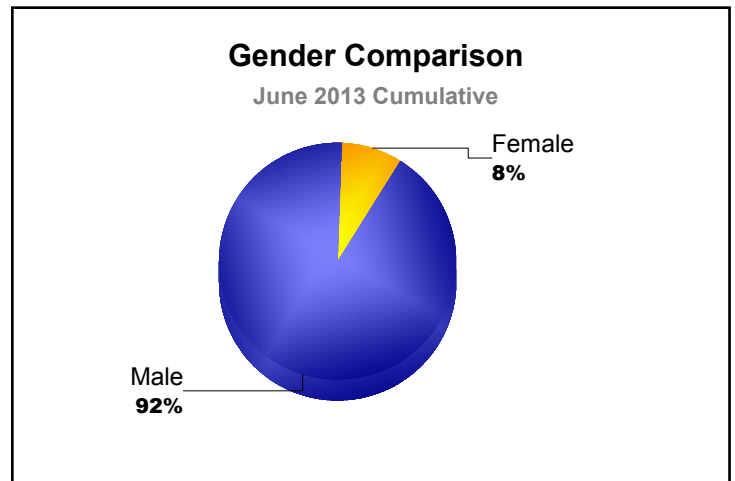

Year	New Clubs	Dropped Clubs	Gain/Loss Clubs	New Members	Charter Members	Reinstate Members	Transfer Members	Total Member Added	Total Members Dropped	Gain/Loss Members
2008-2009	1	0	1	95	20	3	6	124	-92	32
2009-2010	1	0	1	122	30	2	6	160	-139	21
2010-2011	3	0	3	134	73	4	3	211	-124	87
2011-2012	0	0	0	134	0	2	6	142	-127	15
2012-2013	2	0	2	120	60	0	7	187	-83	104
<b>Average</b>	<b>1</b>	<b>0</b>	<b>1</b>	<b>120</b>	<b>37</b>	<b>2</b>	<b>6</b>	<b>165</b>	<b>-113</b>	<b>52</b>