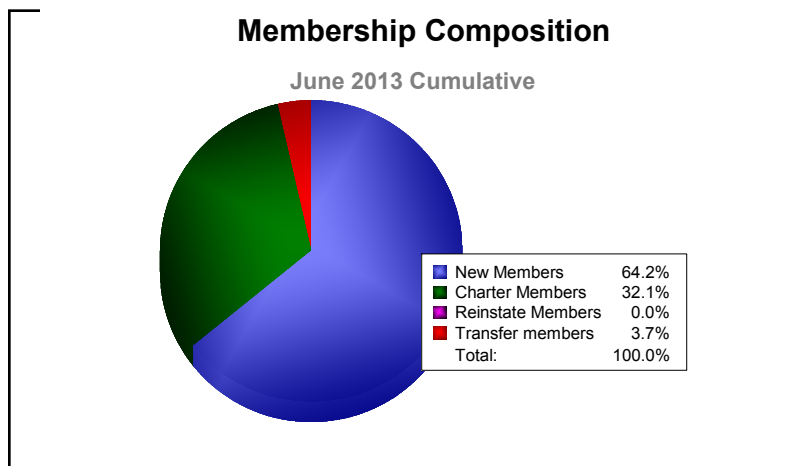

Year	New Clubs	Dropped Clubs	Gain/Loss Clubs	New Members	Charter Members	Reinstate Members	Transfer Members	Total Member Added	Total Members Dropped	Gain/Loss Members
2008-2009	1	0	1	95	20	3	6	124	-92	32
2009-2010	1	0	1	122	30	2	6	160	-139	21
2010-2011	3	0	3	134	73	4	3	211	-124	87
2011-2012	0	0	0	134	0	2	6	142	-127	15
2012-2013	2	0	2	120	60	0	7	187	-83	104
<b>Average</b>	<b>1</b>	<b>0</b>	<b>1</b>	<b>120</b>	<b>37</b>	<b>2</b>	<b>6</b>	<b>165</b>	<b>-113</b>	<b>52</b>