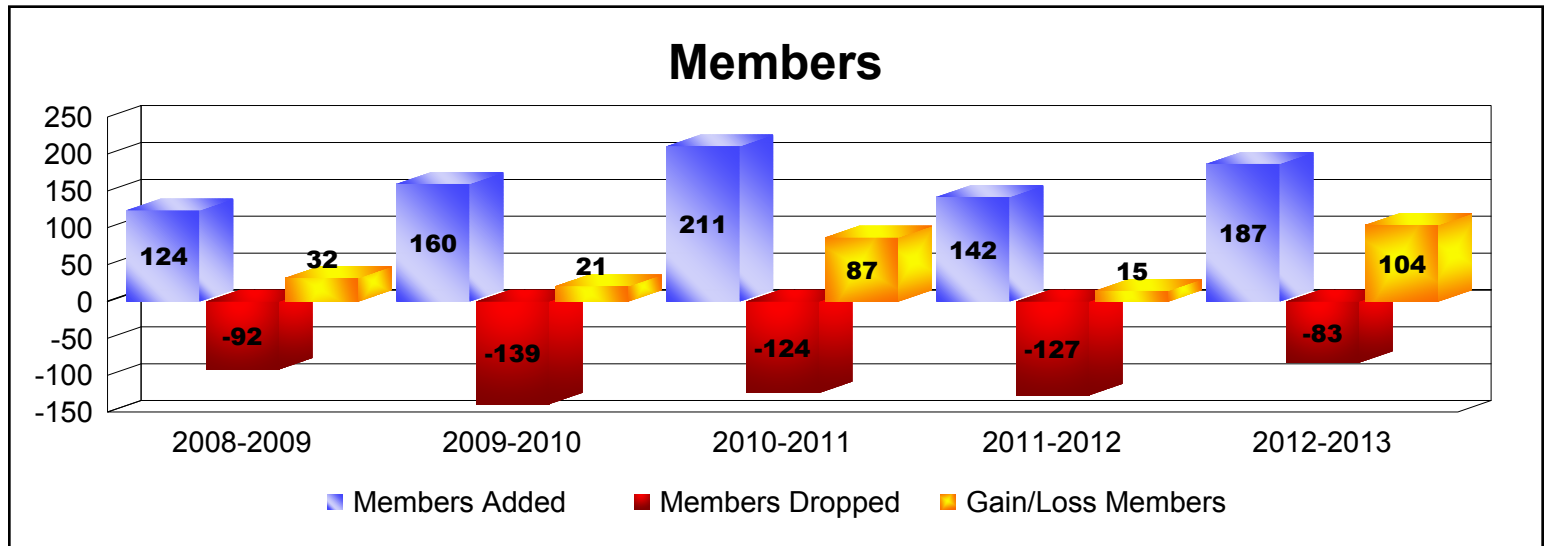

Year	New Clubs	Dropped Clubs	Gain/Loss Clubs	New Members	Charter Members	Reinstate Members	Transfer Members	Total Member Added	Total Members Dropped	Gain/Loss Members
2008-2009	1	0	1	95	20	3	6	124	-92	32
2009-2010	1	0	1	122	30	2	6	160	-139	21
2010-2011	3	0	3	134	73	4	3	211	-124	87
2011-2012	0	0	0	134	0	2	6	142	-127	15
2012-2013	2	0	2	120	60	0	7	187	-83	104
<b>Average</b>	<b>1</b>	<b>0</b>	<b>1</b>	<b>120</b>	<b>37</b>	<b>2</b>	<b>6</b>	<b>165</b>	<b>-113</b>	<b>52</b>

Year	New Clubs	Dropped Clubs	Gain/Loss Clubs	New Members	Charter Members	Reinstate Members	Transfer Members	Total Member Added	Total Members Dropped	Gain/Loss Members
2008-2009	0	0	0	4	0	0	0	4	-3	1
2009-2010	0	0	0	3	0	0	0	3	-2	1
2010-2011	0	0	0	3	0	0	0	3	-4	-1
2011-2012	0	0	0	0	0	0	0	0	-2	-2
2012-2013	0	0	0	2	0	0	0	2	-4	-2
<b>Average</b>	<b>0</b>	<b>0</b>	<b>0</b>	<b>2</b>	<b>0</b>	<b>0</b>	<b>0</b>	<b>2</b>	<b>-3</b>	<b>-1</b>