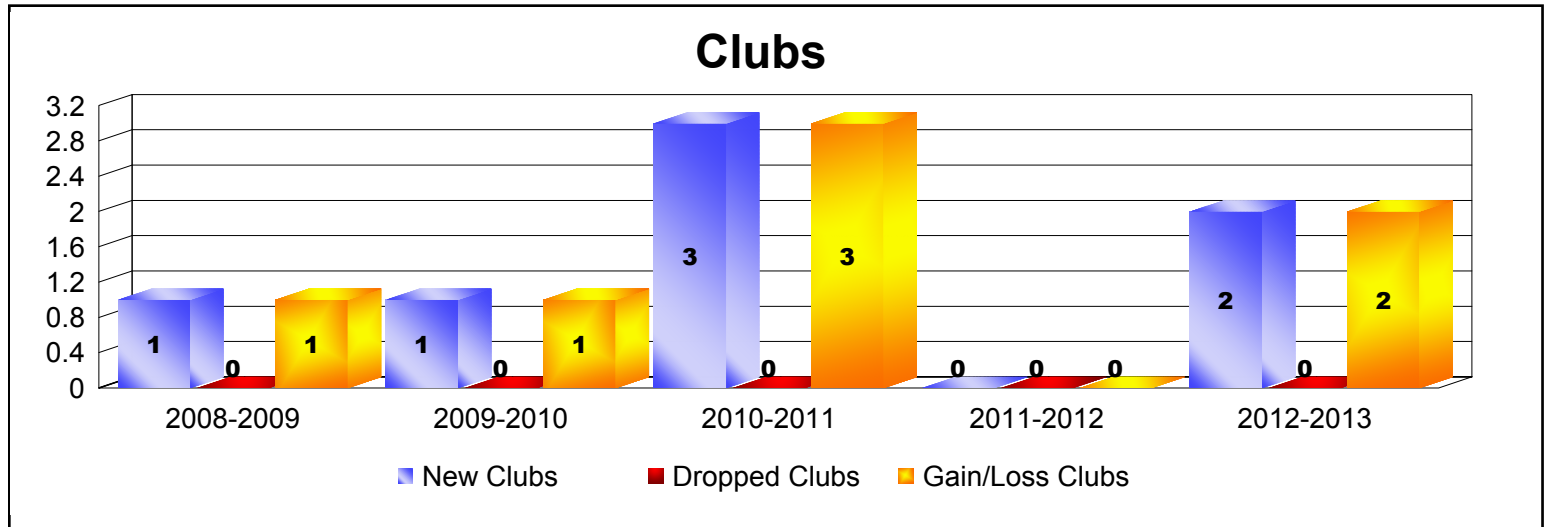

Year	New Clubs	Dropped Clubs	Gain/Loss Clubs	New Members	Charter Members	Reinstate Members	Transfer Members	Total Member Added	Total Members Dropped	Gain/Loss Members
2008-2009	1	0	1	95	20	3	6	124	-92	32
2009-2010	1	0	1	122	30	2	6	160	-139	21
2010-2011	3	0	3	134	73	4	3	211	-124	87
2011-2012	0	0	0	134	0	2	6	142	-127	15
2012-2013	2	0	2	120	60	0	7	187	-83	104
<b>Average</b>	<b>1</b>	<b>0</b>	<b>1</b>	<b>120</b>	<b>37</b>	<b>2</b>	<b>6</b>	<b>165</b>	<b>-113</b>	<b>52</b>

Year	New Clubs	Dropped Clubs	Gain/Loss Clubs	New Members	Charter Members	Reinstate Members	Transfer Members	Total Member Added	Total Members Dropped	Gain/Loss Members
2008-2009	0	0	0	4	0	0	0	4	-3	1
2009-2010	0	0	0	3	0	0	0	3	-2	1
2010-2011	0	0	0	3	0	0	0	3	-4	-1
2011-2012	0	0	0	0	0	0	0	0	-2	-2
2012-2013	0	0	0	2	0	0	0	2	-4	-2
<b>Average</b>	<b>0</b>	<b>0</b>	<b>0</b>	<b>2</b>	<b>0</b>	<b>0</b>	<b>0</b>	<b>2</b>	<b>-3</b>	<b>-1</b>